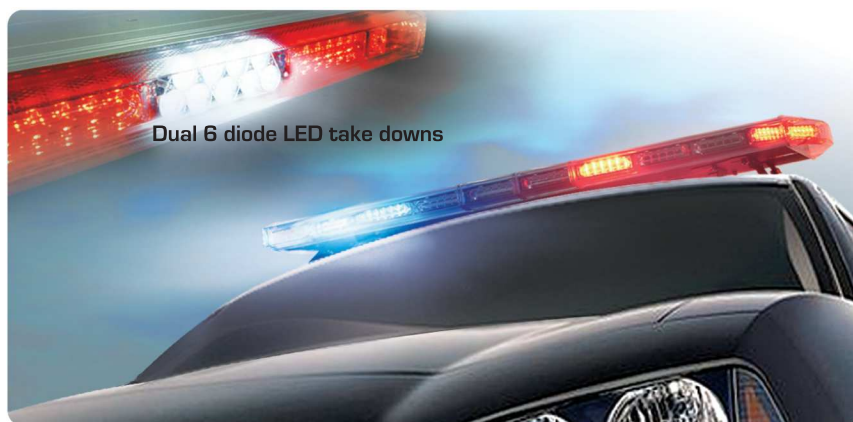

Torrent Lightbar

Pictured w/ halogen take downs & adjustable steel mounting feet

The Torrent is flooding the market!

Quickly becoming one of the more popular options on the market today, the Torrent has taken public safety by storm. Packed full of linear LED modules for maximum wide angle output, its diode count leaves the competition in the dust. A fully loaded 49" bar, complete with dual 9 diode LED take downs and dual 3 diode alleys boasts a total diode count of 156, compare this with other lightbars and you'll see that the Torrent is in a class by itself.

Sleek, strong aerodynamic design reduces wind resistance & improves gas mileage.

Aesthetics are important, so are durability and output, the Torrent exceeds market standards in these categories. An extruded aluminum chassis provides rigid support and shock absorption without sagging / bending, while the low profile design aids in decreased wind resistance, improving gas mileage and vehicle performance.

Dual 6 diode LED take downs

5 year limited warranty

Features

Specifications:

Available lengths: (in inches)
32, 40, 44, 49, 54, 59

Dimensions:
Width: 12.4"
Height: 2.6"

Operating voltage: 12 VDC
Avg. current: 16A @ 12.8 VDC
Max. current: 32A @ 12.8 VDC

3 mode pursuit programmability

User selectable warning / arrow patterns, OR create your own!

LED colors: Amber, Blue, Red, White

Lens colors: Amber, Blue, Red, Clear

Mounting:

Steel: Adjustable, Flat Narrow, Flat wide
Composite: Standard