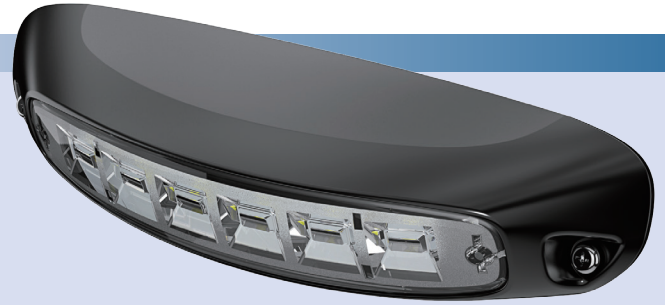

SL209

6 LED Exterior Scene Light

FEATURES

- Curved design maximizes coverage
- Streamline aesthetics
- Available with black or white base
- Die-cast aluminum base efficiently dissipates heat
- UV stabilized polycarbonate lens: Stabilizer is injected into PC during manufacturing, resulting in superior resistance to environmental effects. (yellowing, cracking, etc.)
- 12~24V wide range input
- Weatherproof & vibration resistant
- LEDs rated to 100,000+ hours of operation
- Reverse polarity protection
- 5 year, no-hassle warranty

SPECIFICATIONS

- Input Voltage: 12~24 Vdc
- Beam Type: Flood
- Raw Lumen: 1730 lm
- Effective Lumen: 1460 lm
- Current Draw: 1.12A @ 12Vdc - 0.56A @ 24Vdc
- Max. Power: 13.44W
- LED Count: 6
- LED Color: White
- Dimensions: 8.93"L x 2.04"H x 1.64"D
- Weight: 410g

PART NUMBER

SL209-B: Black base

SL209-W: White base

DIMENSIONS

BEAM PATTERN