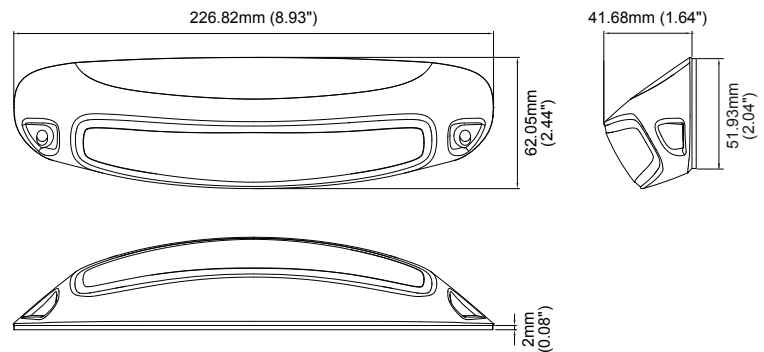

SPECIFICATIONS

- Input Voltage: 12~24 Vdc
- Beam Type: Flood
- Raw Lumen: 1730 lm
- Effective Lumen: 1460 lm
- Current Draw: 1.12A @ 12Vdc - 0.56A @ 24Vdc
- Max. Power: 13.44W
- LED Count: 6
- LED Color: White
- Dimensions: 8.93"L x 2.04"H x 1.64"D
- Weight: 410g

PART NUMBER

SL209-B: Black base

SL209-W: White base

DIMENSIONS

BEAM PATTERN