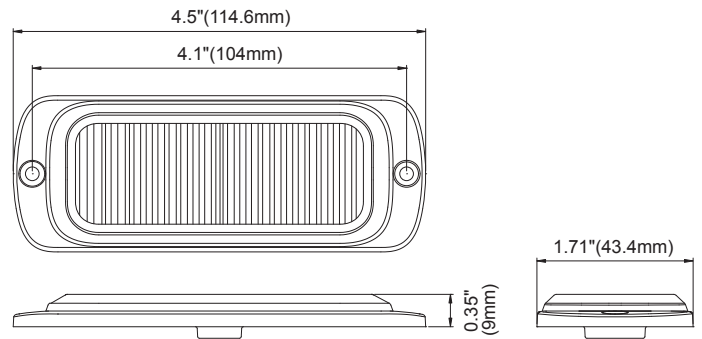

## SUPER-THIN, DUAL COLOR / DUAL MODE PERIMETER WARNING LIGHTHEAD

0.35" thick

### DIMENSIONS